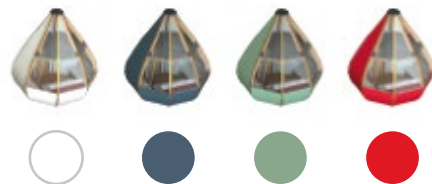

Easy access by a stair or a footbridge

Dimensions

Available in 35 colours

Selvao is an environment-conscious company and wished to offer an accommodation with a design both creative and alternative.

It is a real advantage to bring more variety to your guests.