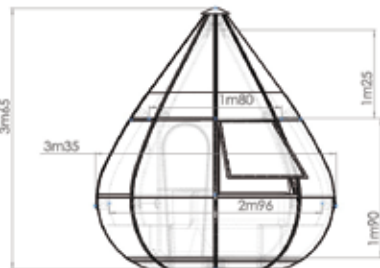

Dimensions