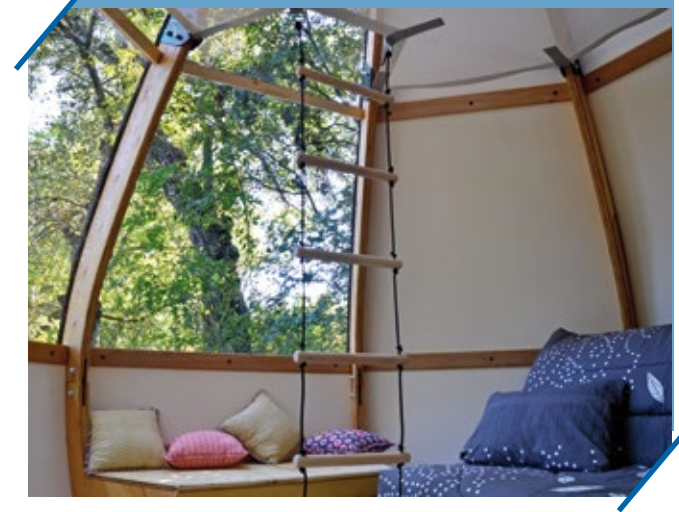

## FEATURES

💧 **Original** Its unique look will help you stand out from traditional accommodations. Its great bay window in transparent polycarbonate offers a 180° panoramic view, the ideal condition to enjoy nature.

💧 **Profit** Accommodate up to 4 guests (2 adults and 2 children) with the comfortable hammock of your Ô Drop! The thermal insulation means that this accommodation can be operated until the mid-season: it is quick investment return.

💧 **Useful & flexible** Build your Ô Drop on the ground, on a wooden terrace or let it hang from one or several trees. Design and customise the colour and arrangement of your Ô Drop for free.

Cosy ambiance and cocooning

Easy access by a stair or a footbridge

Dimensions

Available in 35 colours

Selvao is an environment-conscious company and wished to offer an accommodation with a design both creative and alternative.

It is a real advantage to bring more variety to your guests.