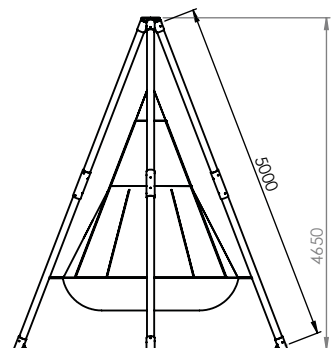

- Diameter: 2.4 m (approx. 95 in)
- Carrying capacity: 300 kg
- Access to storage through 3 hatches
- Mosquito nets
- Curtains for the transparent fabric
- Wooden storage box

An exotic and cosy atmosphere