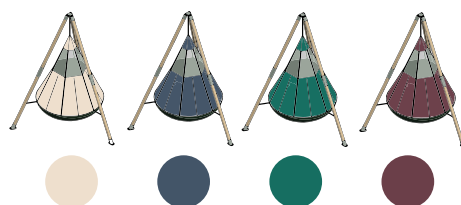

🌿 **Attractive price:** return on investment in less than a year.

🌿 **Environmental and durable:** the PVC fabric is waterproof and recyclable, it requires very little maintenance (water).

🌿 **Multifunction:** Use the Pendola as a truly unusual accommodation, an additional bed or a very large hammock to relax by the pool. Be flexible for the well-being of your guests.

Dimensions

Available in 4 colors

Admire trees and stars through the transparent fabric.
Enjoy a 360 degree view of the landscape with the modular openings.
Rock the children, let them dream.

OFFER UNUSUAL MOMENTS
FOR A LOW PRICE